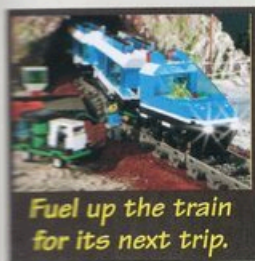

Favorite Returns!

TRAINS

AGES 7-12

C. Every town needs a train station!

Grab a bite to eat, mail a letter or go to the top platform for a good view of the train as it's pulling into the station! There's a crew of three people to help you with your luggage and to make sure you board the right train. Also comes with luggage cart, three passengers and a chef. Ages 7-12. 233 pieces. #4556 Train Station $41.99

Not available in any store